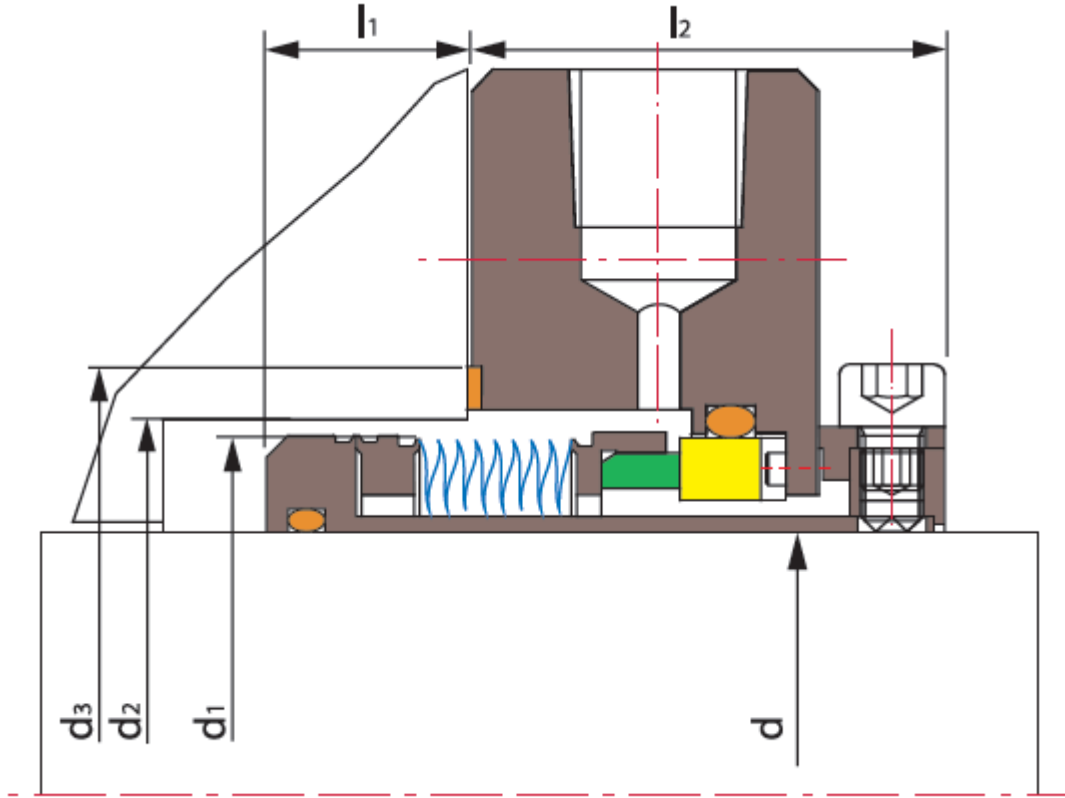

TSMB-J13 1.125-3.500(inç) Metal K r kl  Salmatra

Shanghai Trisun Parts Manufacture Co.,Ltd.

Şangay Merkez Ofis:

Room 05-06, 16th Floor, Hongjia Building, No.388 Fushan Rd. (Near Xiangcheng Rd.), Pudong, Shanghai, China.